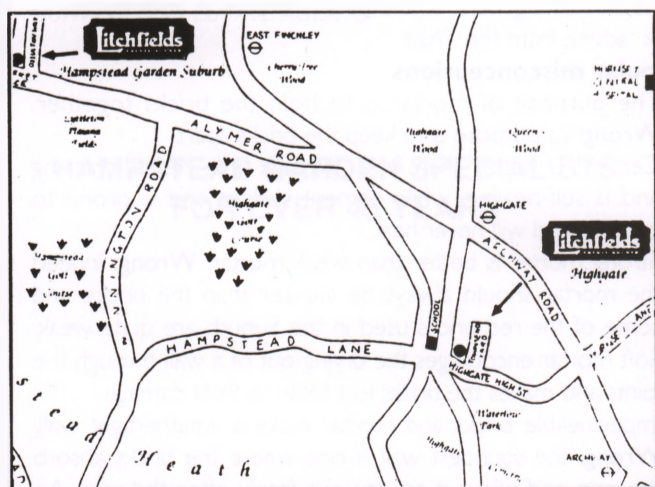

HAMPSTEAD GARDEN SUBURB AND HIGHGATE'S FINEST ESTATE AGENTS

47 MARKET PLACE, HAMPSTEAD GARDEN SUBURB, LONDON NW11 6JJ
TELEPHONE: 0181-458 5000 FAX: 0181-458 8691
44 HIGHGATE HIGH STREET, LONDON N6 5JG
TELEPHONE: 0181-348 8000 FAX: 0181-348 8232

RESIDENTIAL SALES & LETTINGS