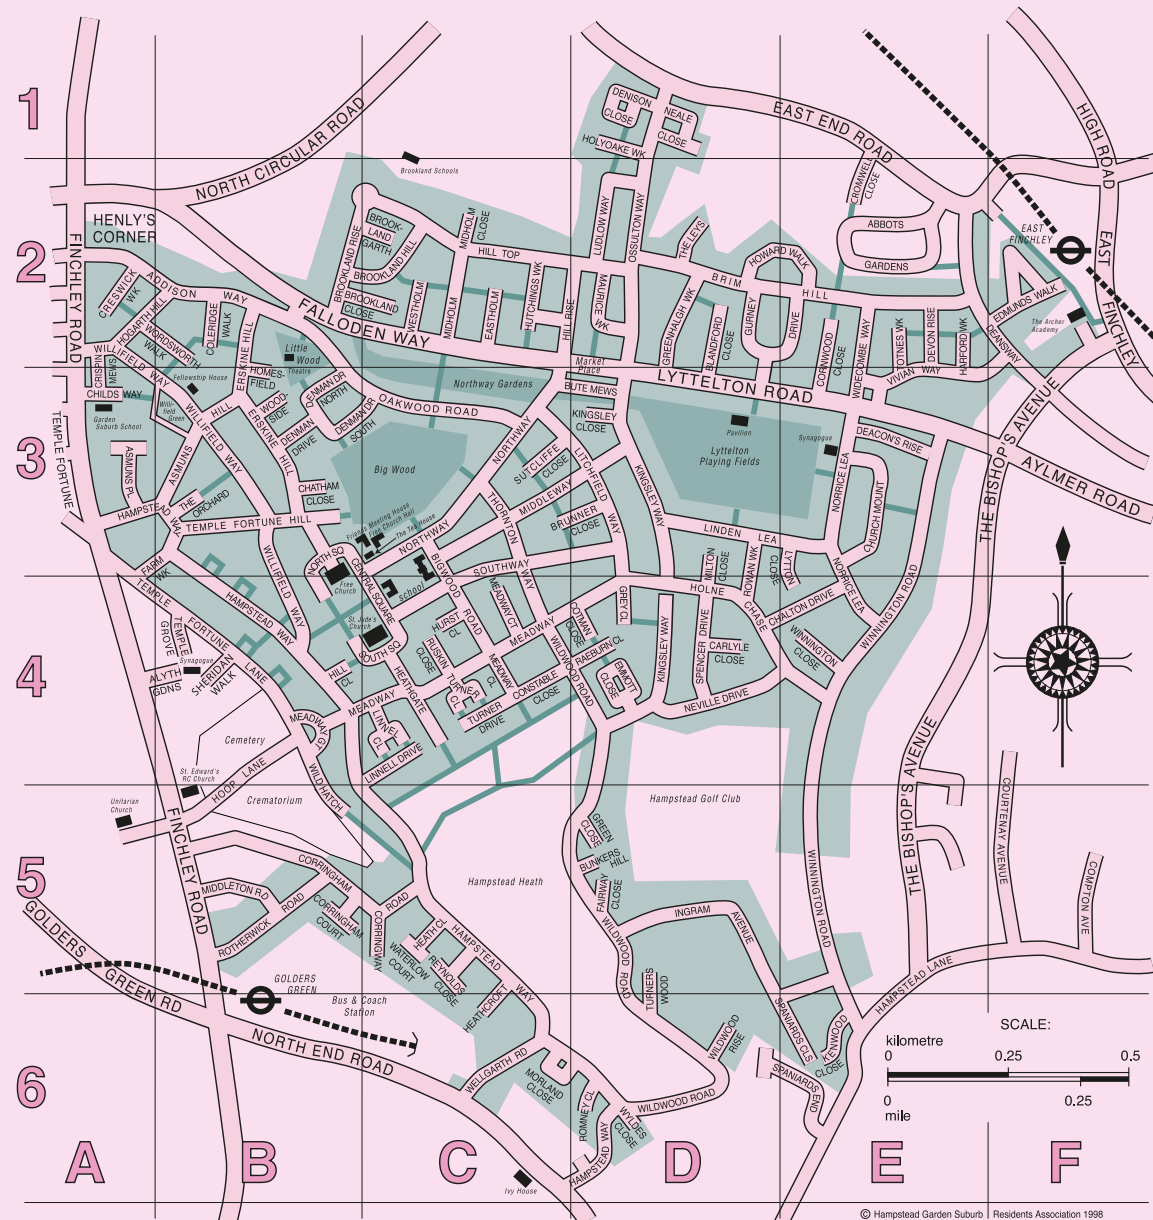

PAVEMENTS

- Philip Okrent
- E** pavements@hgsra.uk

TRAFFIC & PARKING PENALTIES

- Gary Shaw
- E** penalties@hgsra.uk

WEBSITES & IT

- Steve Morris
- E** website@hgsra.uk

Hampstead Garden Suburb Map

Street	Map Ref	Street	Map Ref
Addison Way	2B	Leys, The	2D
Arcade House	3A	Linden Lea	3D
Asmunds Hill	3B	Linnell Drive	4C
Asmunds Place	3A	Linnell Drive	4C
Barnett Homesteads	3B	Litchfield Court	3C
Belmont Court	3A	Litchfield Way	3D
Belvedere Court	3E	Ludlow Way	2D
Bigwood Court	3C	Lyttelton Court	3D
Bigwood Road	4C	Lyttelton Road	3D
Birnbeck Court	2A	Lyttelton Close	3E
Bishop's Court	2F	Market Place	3D
Blandford Close	2D	Maurice Walk	2D
Brim Hill	2D	Meadway	4C
Brookland Close	2C	Meadway Close	4C
Brookland Garth	2C	Meadway Court	4C
Brookland Hill	2C	Meadway Gate	4B
Brookland Rise	2B	Middleton Road (29 & 31)	5B
Brownlow Court	3E	Middleway	3C
Brunner Close	3D	Midholm	2C
Bunkers Hill	5D	Midholm Close	2C
Bute Mews	3D	Milton Close	3D
Carlyle Close	4D	Monarch Court	3D
Carpenter House	4D	Montrose Court	2A
Central Square	4C	Morland Close	6C
Chalton Drive	4E	Neale Close	1D
Chatham Close	3B	Neville Drive	4D
Church Way	3A	Norriche Lea	3E
Church Mount	3E	North End Road (129)	6C
Clarendon Court	2A	North Square	3B
Coleridge Walk	2B	Northway	3C
Constable Close	4C	Northway Court	3C
Cornwood Close	2E	Oakwood Road	3C
Corringham Court	5B	Old Wyldes	6D
Corringham Road (56-90, 73-117)	5B	One Kingsley Way	3D
Corringway	5C	Orchard, The	3B
Cotman Close	4D	Ossulton Place	1D
Creswick Walk	2A	Ossulton Way	2D
Crispin Mews	2A	Pantiles, The	3A
Crosby Court	2E	Queens Court	3A
Deacon's Rise	2D	Raeburn Close	4D
Deansway (1-59, 32-68)	2F	Reynolds Close	5C
Denison Close	1D	Romey Close	6D
Denman Drive	3B	Rotherwick Road	5B
Devon Rise	2E	Rowan Walk	4D
Dudley Court	2A	Ruskin Close	4C
Eastholm	2C	South Square	4C
Edmunds Walk	2F	Southway	3C
Emmott Close	4D	Southwood Court	3C
Erskine Hill (1-114 inc)	3B	Spaniards Close	6E
Fairway Close	5D	Spencer Drive	4D
Falldon Way	2C	Sutcliffe Close	3C
Falldon Court	2B	Temple Fortune Court	3A
Farm Walk	3A	Temple Fortune Hill	3B
Green Close	5D	Temple Fortune House	3A
Greenhalgh Walk	2D	Temple Fortune Lane (evens)	4B
Grey Close	4D	Thornton Way	3C
Gurney Drive	2D	Totnes Walk	2E
Hampstead Way (1-59)	6D	Trust flats	2A
Hampstead Way (61-111, 6-22)	5C	Turner Close	4C
Hampstead Way (113-221, 24-164)	4B	Turner Drive	4C
Harford Walk	2E	Turners Wood	6D
Heath Close	5C	Vivian Way	3E
Heathcroft	6C	Warwick Court	1D
Heathgate	4C	Waterloo Court	5C
Heathview Court	5C	Wellgarth Road	6C
Hill Close	4B	Weatholm	2C
Hill Rise	2C	Widecombe Court	3E
Hill Top	2C	Widecombe Way	2E
Hogarth Hill	2A	Wild Hatch	5B
Holne Chase	4D	Wildwood Rise	6D
Holyoake Walk	1D	Wildwood Road	5D
Homesfield	3B	Willifield House	3B
Howard Walk	2D	Willifield Way (2-66 inc)	4B
Hurst Close	2C	Willifield Way (68-188 inc)	3B
Hutchings Walk	4C	Willow Close	6C
Ingram Avenue	5D	Winnington Close	4E
Kenwood Close	6E	Winnington Road	4E
Kingsley Close	3D	Woodside	3B
Kingsley Way	3D	Wordsworth Walk	2B
		Wyldes	6D
		Wyldes Close	6D